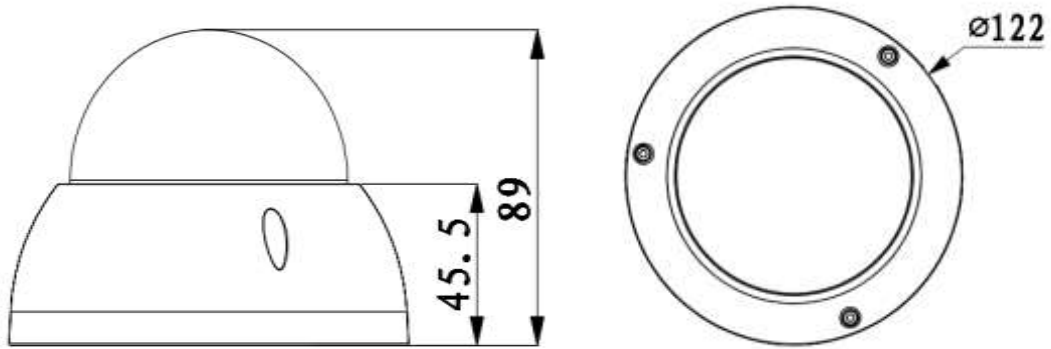

DH-IPC-HDBW2320R-ZS/VFS

Dimensions (mm)

Dahua Technology Co., Ltd. 1187BinAn Road, Binjiang District, Hangzhou, China
Tel: 66956096-09126017817-09107616575
email:imensazaa@gmail.com
www.irandahua.com