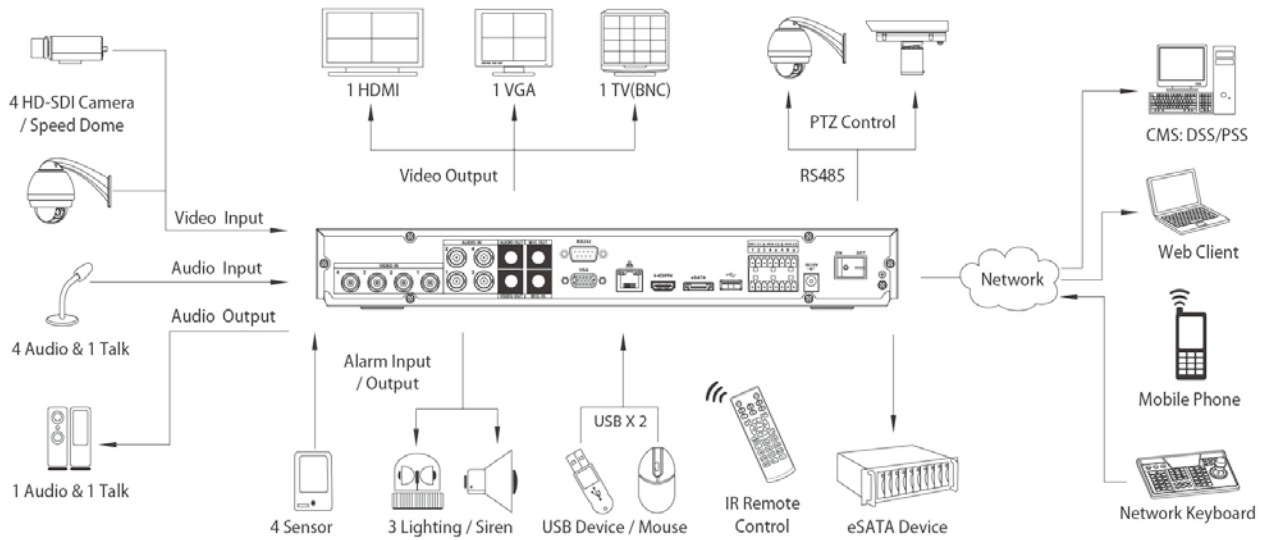

DH-DVR0404HD-A

System Connection

Dahua Technology Co., Ltd. 1187BinAn Road, Binjiang District, Hangzhou, China

Tel: 66956096-09126017817-09107616575

email:imensazaa@gmail.com

www.irandahua.com