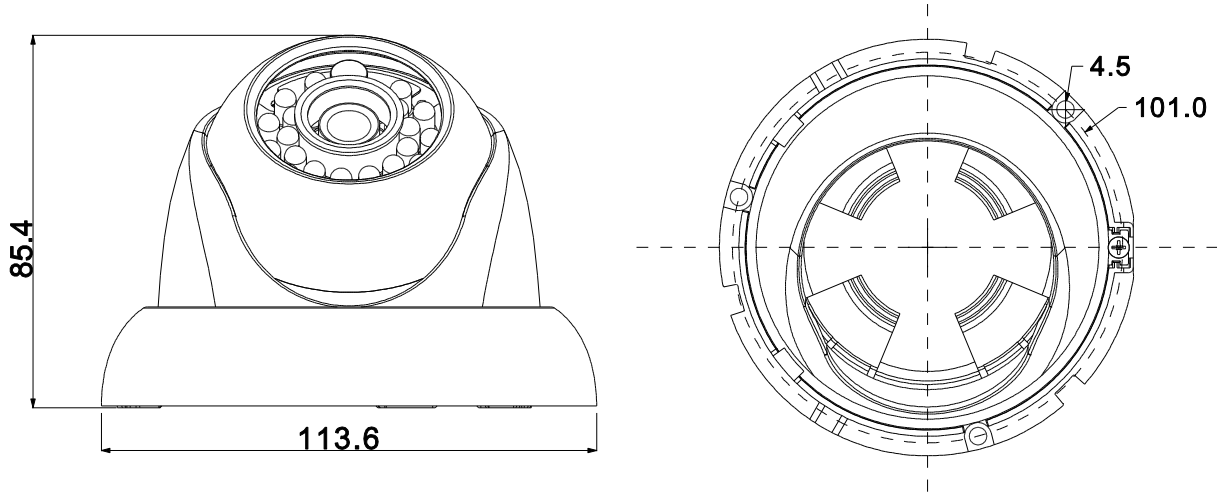

#### Features

- 1/3" HDIS
- High resolution of 720TVL
- Day/Night(ICR), AWB, AGC, BLC
- 3.6mm fixed lens (2.8mm, 6mm, 8mm optional)
- Max. IR LED length 20m
- DC12V

## Technical Specifications

Model	DH-CA-DW181FP-IN	DH-CA- DW181FN-IN
<b>Camera</b>		
Image Sensor	1/3" HDIS	
Horizontal Resolution	720TVL	
Electronic Shutter	1/50s~1/100,000s	1/60s~1/100,000s
Synchronization	Internal	
Mini. Illumination	0.1Lux@F1.2(0Lux IR LED on)	
S/N Ratio	More than 60dB(AGC Off)	
Video Output	1Vp-p Composite Output (75Ω/BNC)	
<b>Camera Features</b>		
Max. IR LEDs Length	20m	
Day/Night	Auto(ICR) / Color / B/W	
Backlight Compensation	BLC	
White Balance	Auto	
Gain Control	Auto	
<b>Lens</b>		
Focal Length	3.6mm (2.8mm, 6mm, 8mm optional)	
Lens Type	Fixed lens	
Mount Type	M12	
<b>General</b>		
Power Supply	DC12V±10%	
Power Consumption	Max. 3W	
Working Environment	-40°C~ +60°C / 20%~80%RH	
Dimensions	Φ113.6mm × 85.4mm	
Weight	200g	

### Dimensions (mm)