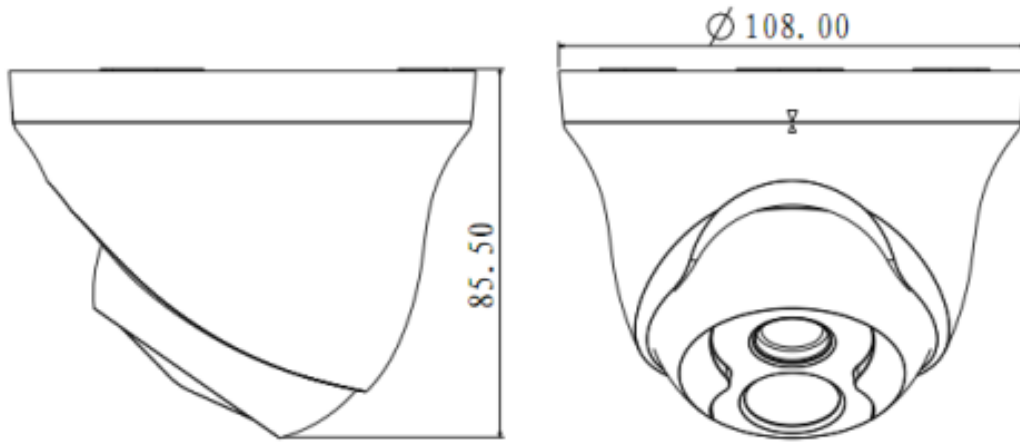

### Features

- 1/3" HDIS
- High resolution of 800TVL
- Day/Night(ICR), AWB, AGC, BLC
- 3.6mm fixed lens (2.8mm, 6mm, 8mm optional)
- Max. IR LEDs length 20m, Smart IR
- DC12V

## Technical Specifications

Model	DH-CA-DW191HP-IN	DH-CA-DW191HN-IN
<b>Camera</b>		
Image Sensor	1/3" HDIS	
Horizontal Resolution	800TVL	
Electronic Shutter	1/50s~1/100,000s	1/60s~1/100,000s
Synchronization	Internal	
Min. Illumination	0.02Lux@F1.2(0Lux IR LED on)	
S/N Ratio	More than 65dB(AGC Off)	
Video Output	1Vp-p Composite Output (75Ω/BNC)	
<b>Camera Features</b>		
Max. IR LEDs Length	20m, Smart IR	
Day/Night	Auto(ICR) / Color / B/W	
Backlight Compensation	BLC	
White Balance	Auto	
Gain Control	Auto	
<b>Lens</b>		
Focal Length	3.6mm (2.8mm, 6mm, 8mm optional)	
Mount Type	M12	
<b>General</b>		
Power Supply	DC12V±10%	
Power Consumption	Max 3W	
Working Environment	-40°C~+60°C / 20%~80%RH	
Dimensions	Φ108mm x 85.5mm	
Weight	150g	

### Dimensions (mm)