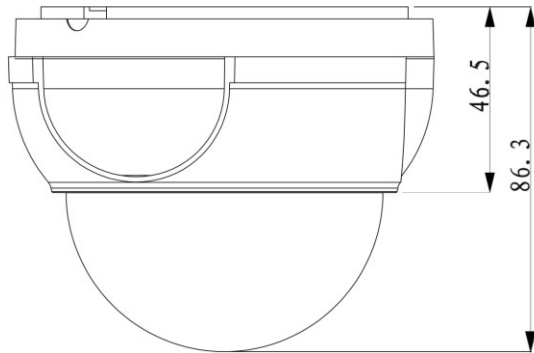

DH-CA-D190C-IN

800TVL HDIS Mini Dome Camera

Features

- 1/3" HDIS
- High resolution of 800TVL
- Day/Night, ATW, AGC, BLC
- 3.6mm fixed lens (2.8mm, 6mm, 8mm optional)
- DC12V

DH-CA-D190C-IN

Technical Specifications

Model	DH-CA-D190CP-IN	DH-CA-D190CN-IN
Camera		
Image Sensor	1/3" HDIS	
Horizontal Resolution	800TVL	
Electronic Shutter	1/50s~1/100,000s	1/60s~1/100,000s
Synchronization	Internal	
Min. Illumination	0.05Lux@F1.2	
S/N Ratio	More than 65dB(AGC Off)	
Video Output	1Vp-p Composite Output (75Ω/BNC)	
Camera Features		
Day/Night	Auto(Electronic) / Color / B/W	
Backlight Compensation	BLC	
White Balance	Auto	
Gain Control	Auto	
Lens		
Focal Length	3.6mm (2.8mm, 6mm, 8mm optional)	
Mount Type	M12	
General		
Power Supply	DC12V±10%	
Power Consumption	Max 1W	
Working Environment	-40°C~+60°C / 20%~80%RH	
Dimensions	Φ108.2mm × 86.3mm	
Weight	300g	

DH-CA-D190C-IN

Dimensions (mm)

Dahua Technology Co., Ltd. 1187BinAn Road, Binjiang District, Hangzhou, China
Tel: 66956096-09126017817-09107616575
email: imensazaa@gmail.com
www.irandahua.com